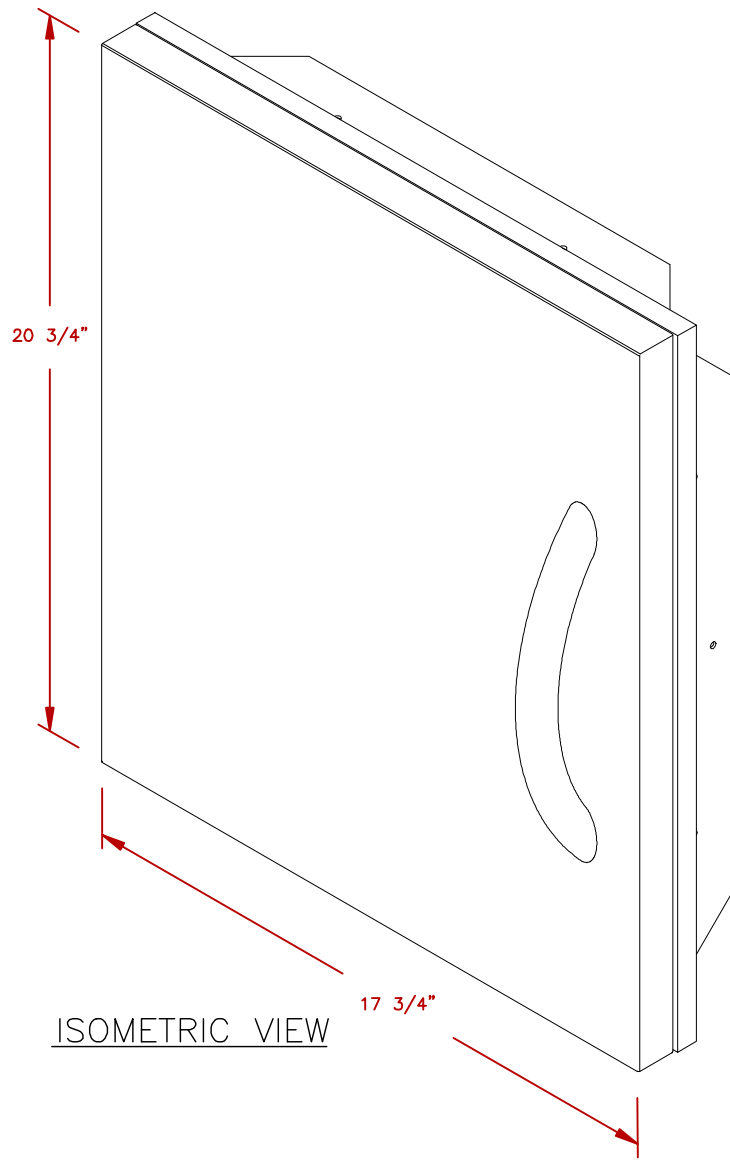

LINE	BBQ LINE
MODEL	18 SINGLE ACCESS DOOR
NUM	

	TITLE 2018 BARBECUE LINE DOORS & DRAWERS 18 SINGLE ACCESS DOOR	
	SCALE: 	DWG NO. BBQ18839P-18
REVISED	REV. DESCR.	DATE 06/06/18

NOTE:
DUE TO OUR CONTINUOUS IMPROVEMENT PROGRAM, ALL MODELS
AND SPECIFICATIONS ARE SUBJECT TO CHANGE WITHOUT NOTICE.